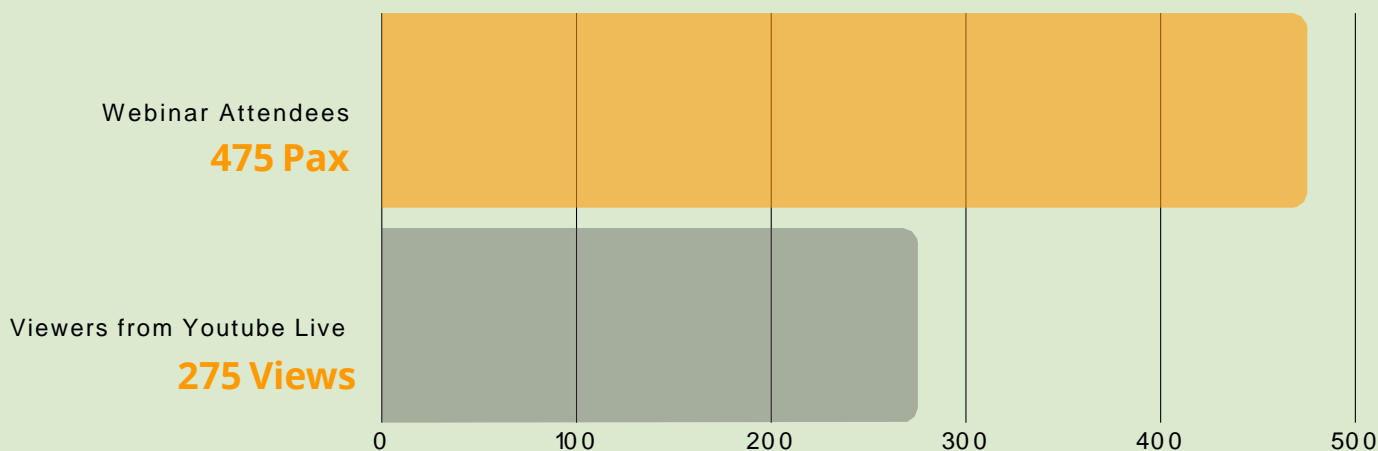

TOPIC

"The New Normal in Post Pandemic: *Healthcare Architecture, Design & Construction*"

REGISTRATION & ATTENDEES

28 **Provinces** **7** **Countries**

Where the Attendees Come From

Accross Indonesia (Indonesian Profile)

TOP 10

Provinces

- >DKI Jakarta
- >West Java
- >Yogyakarta
- >Central Java
- >East Java
- >Banten
- >North Sumatera
- >South Sulawesi
- >Bali
- >Lampung